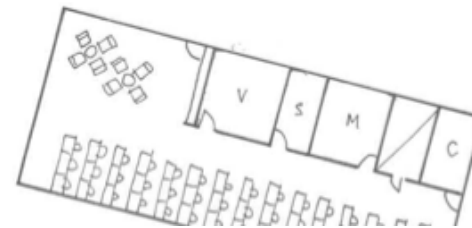

Students' stations floors 1-3

3rd FLOOR

SPATIAL STATION (3rd floor - J)

Character: Desktop work, different levels/scales/types of working

2nd FLOOR

VISUALIZATION STATION (2nd floor - O)

Character: Light and airy studio space, suitable for producing art, needs additional storage space

Character: Desktop work, different levels/scales/types of working

VIRTUAL STATION (2nd floor - M)

Character: Examining virtual content, easily customizable for different group sizes

POP UP STATION (2nd floor - K)

Character: Easily customizable for different occasions

INTERACTION STATION (2nd floor - L)

Character: Desktop work, different levels/scales/types of working

DIGITAL STATION (1st floor - P)

Character: Computer based working