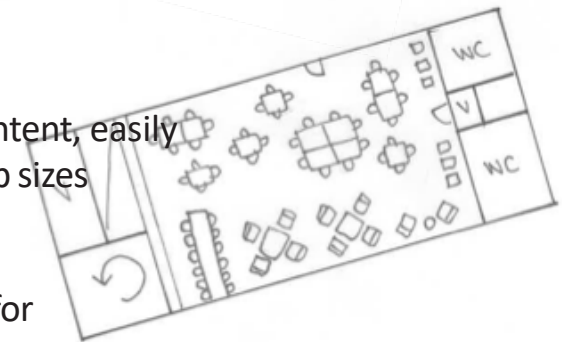

Students' stations floors 1-3

3rd FLOOR

SPATIAL STATION (3rd floor - J)

Character: Desktop work, different levels/scales/types of working

2nd FLOOR

VISUALIZATION STATION (2nd floor - O)

Character: Light and airy studio space, suitable for producing art, needs additional storage space

Character: Desktop work, different levels/scales/types of working

VIRTUAL STATION (2nd floor - M)

Character: Examining virtual content, easily customizable for different group sizes

POP UP STATION (2nd floor - K)

Character: Easily customizable for different occasions

INTERACTION STATION (2nd floor - L)

Character: Desktop work, different levels/scales/types of working

DIGITAL STATION (1st floor - P)

Character: Computer based working