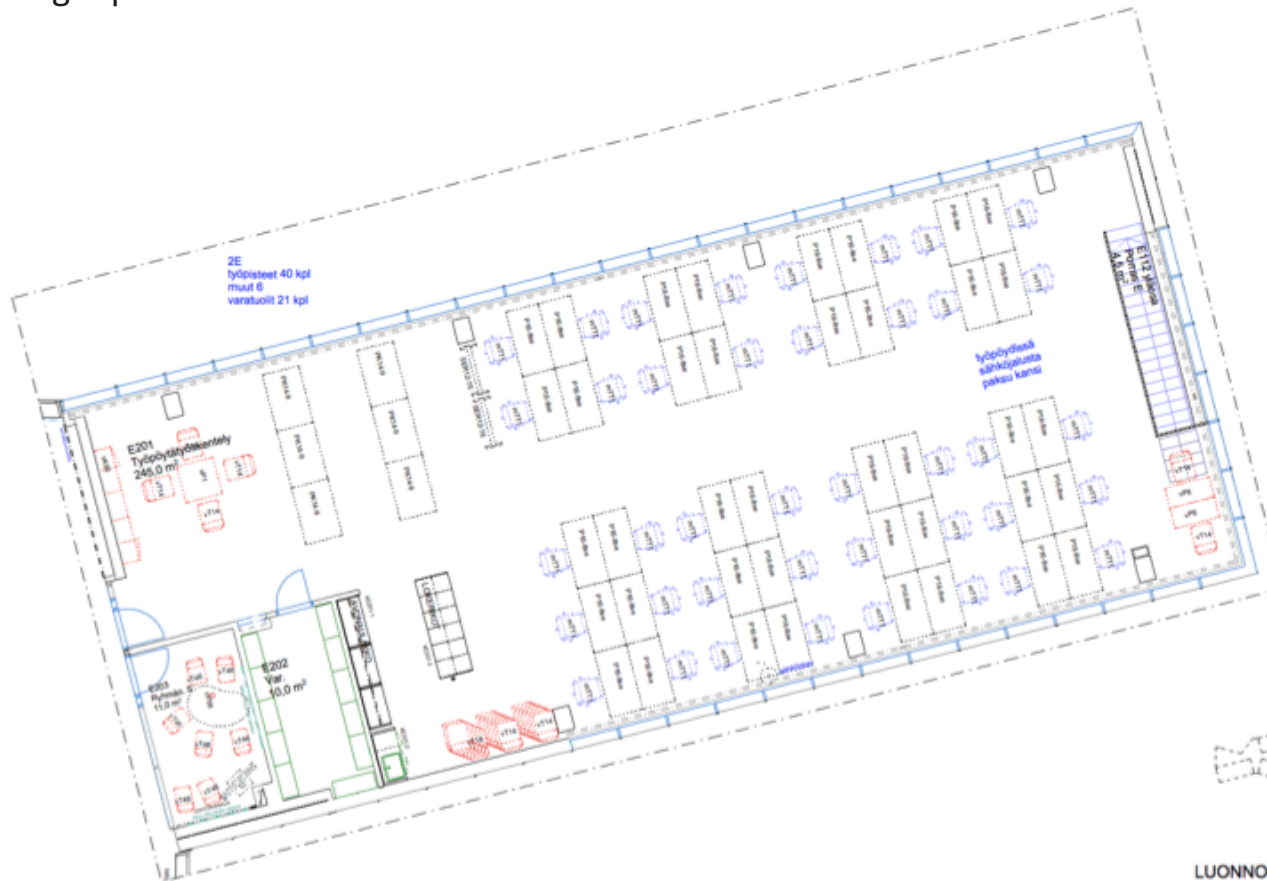

ARTIFACT STATION (2nd floor - E)

Character: Desktop work for arts and crafts,
needs additional storage space

2 krs. E 19

LUONNOS 22.01.2018

090C Aalto-yliopisto, Uusi rakennus
2 krs. E 19

IRTOKALUSTEET 1:100

VERSTAS ARCHITECTS

Tiedustelut: