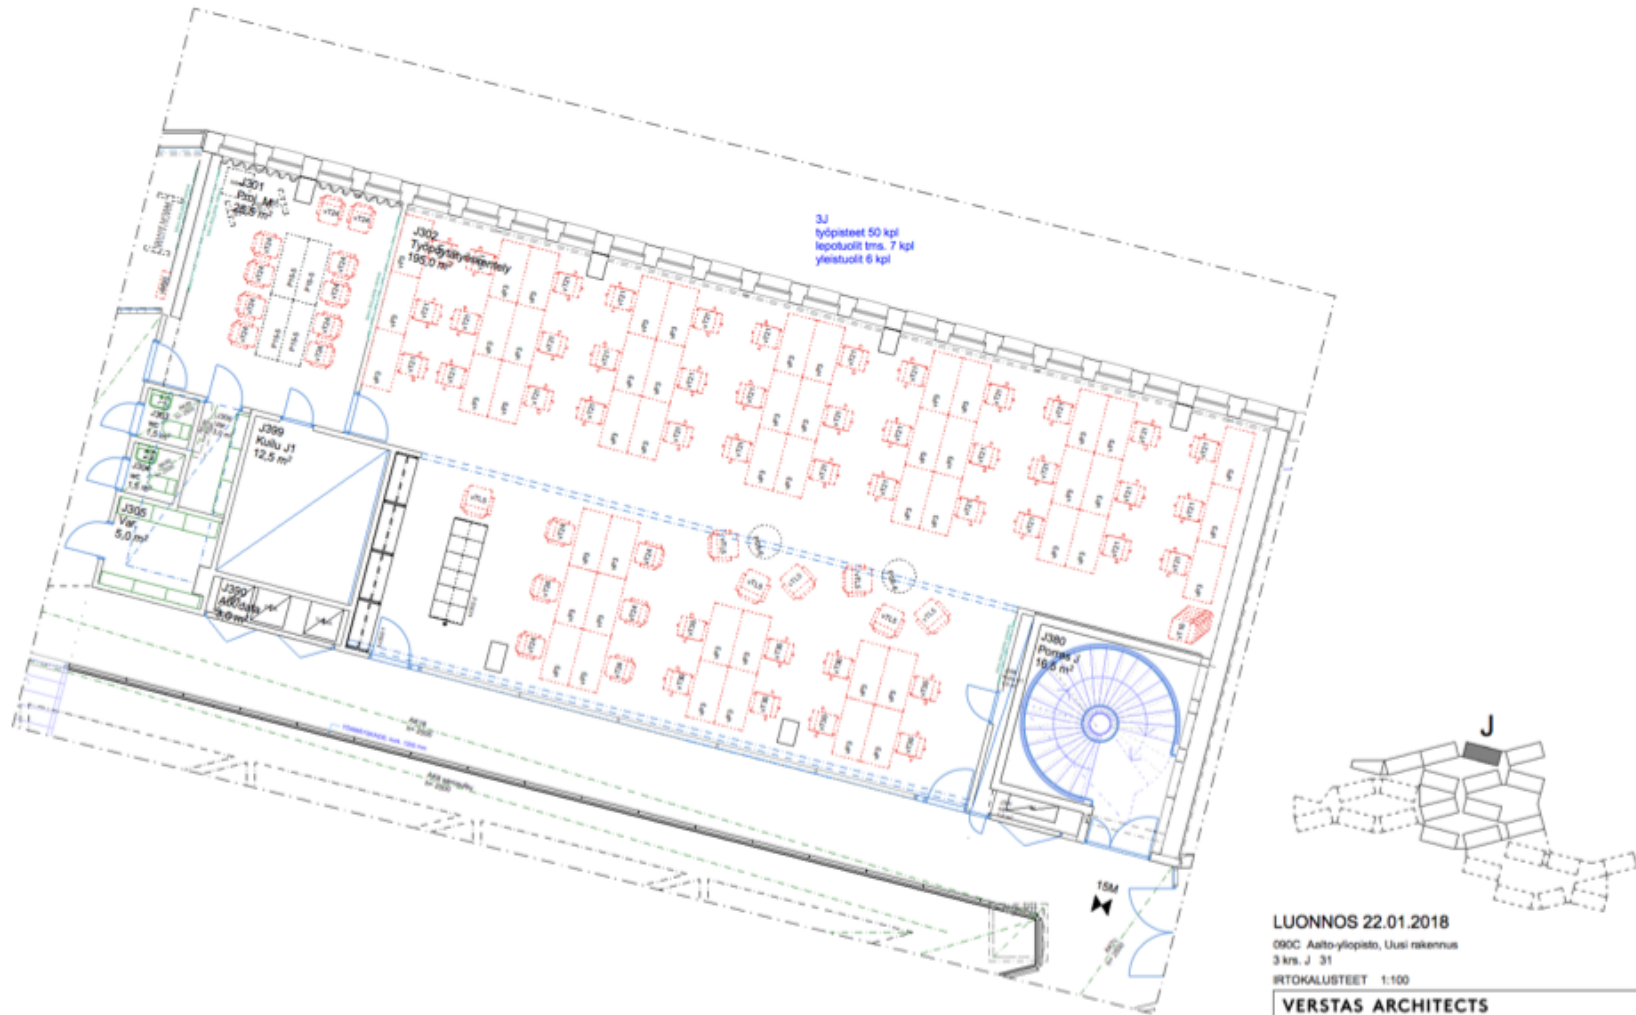

SPATIAL STATION (3rd floor - J)

Character: Desktop work, different levels/scales/types of working

3 krs. J 31

3J
työpisteet 50 kpl
leppäsuikat tms. 7 kpl
yhteistilat 6 kpl

LUONNOS 22.01.2018
090C Aalto-yliopisto, Uusi rakennus
3 krs. J 31
IRTOKALUSTEET 1:100

VERSTAS ARCHITECTS

Verstas Architects Oy, Tammasranta-tori 3, 00180 Helsinki, Finland
+358 9 6877 210 | alumi@verstasarchitects.fi | verstasarchitects.fi
Tiedustelu: