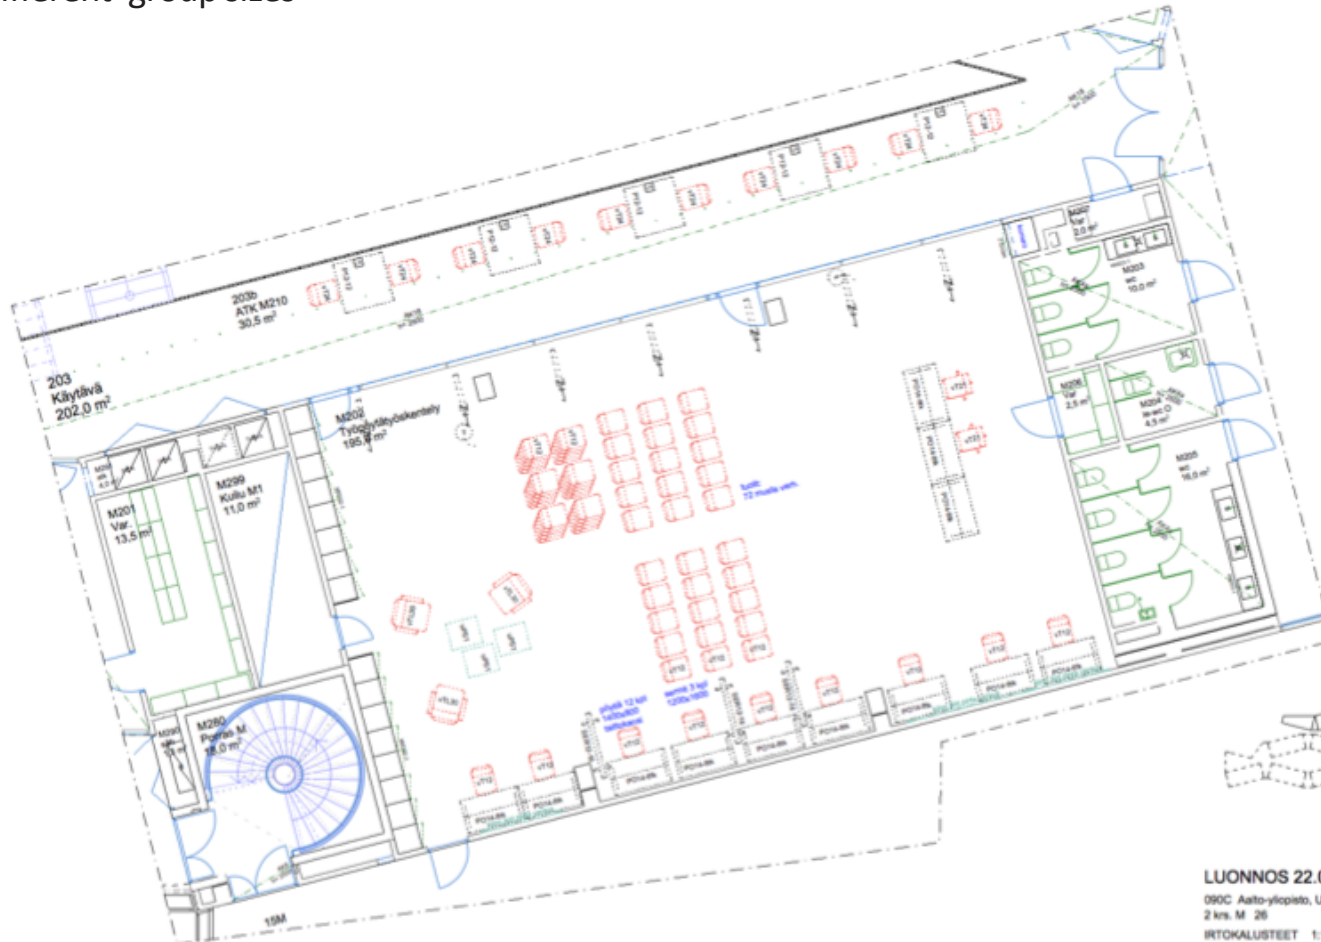

VIRTUAL STATION (2nd floor - M)

Character: Examining virtual content, easily customizable for different group sizes

2 krs. M 26

LUONNOS 22.01.2018

090C Aalto-yliopisto, Uusi rakennus
2 krs. M 26

IRTKALUSTEET 1:100

VERSTAS ARCHITECTS