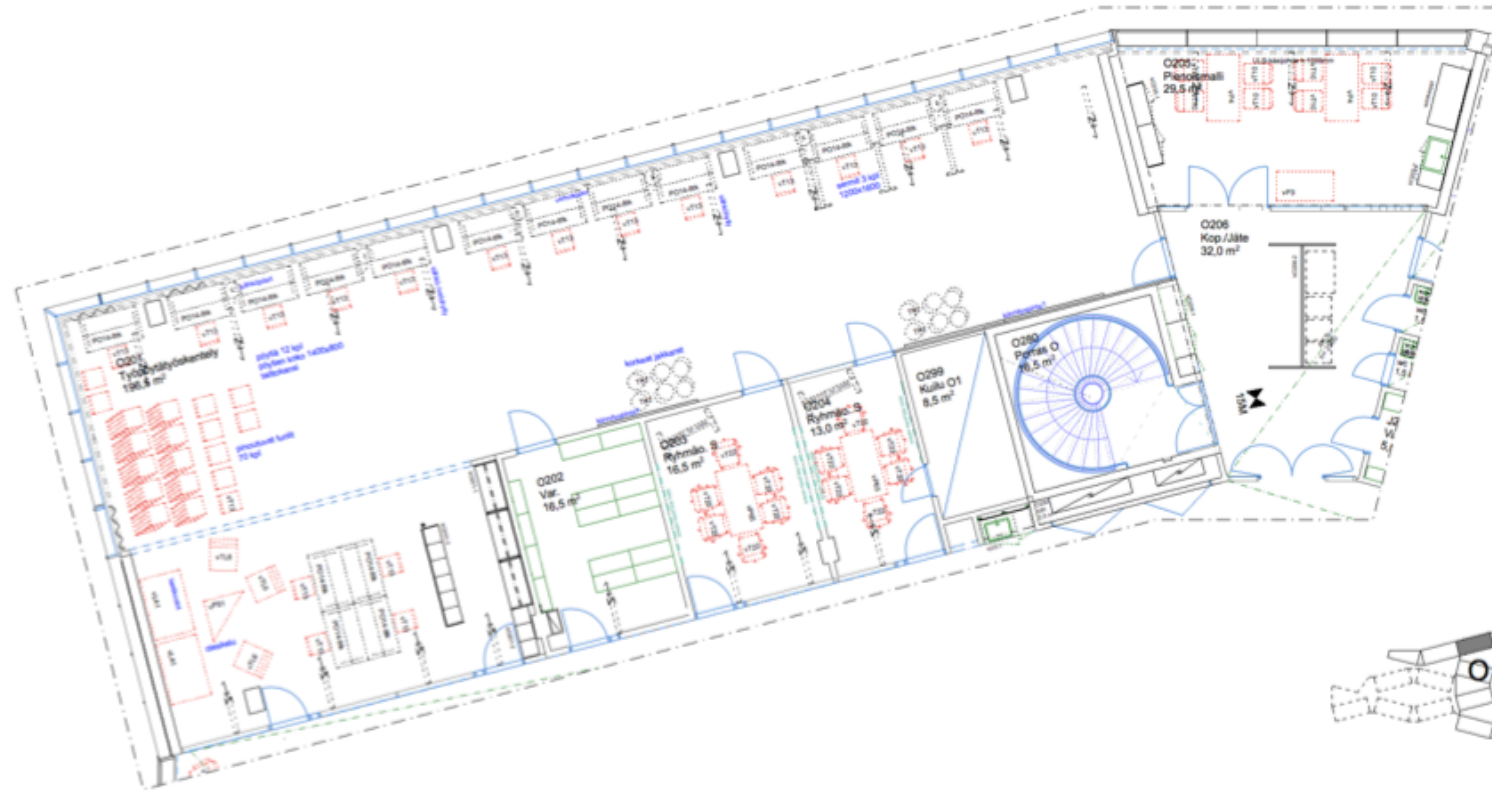

VISUALIZATION STATION (2nd floor - O)

Character: Light and airy studio space, suitable for producing art, needs additional storage space

2. krs. O 17

LUONNOS 22.01.2018

090C Aalto-yliopisto, Uusi rakennus

2. krs. O 17

IRTOKALUSTEET 1:100

VERSTAS ARCHITECTS

Talustarvot: