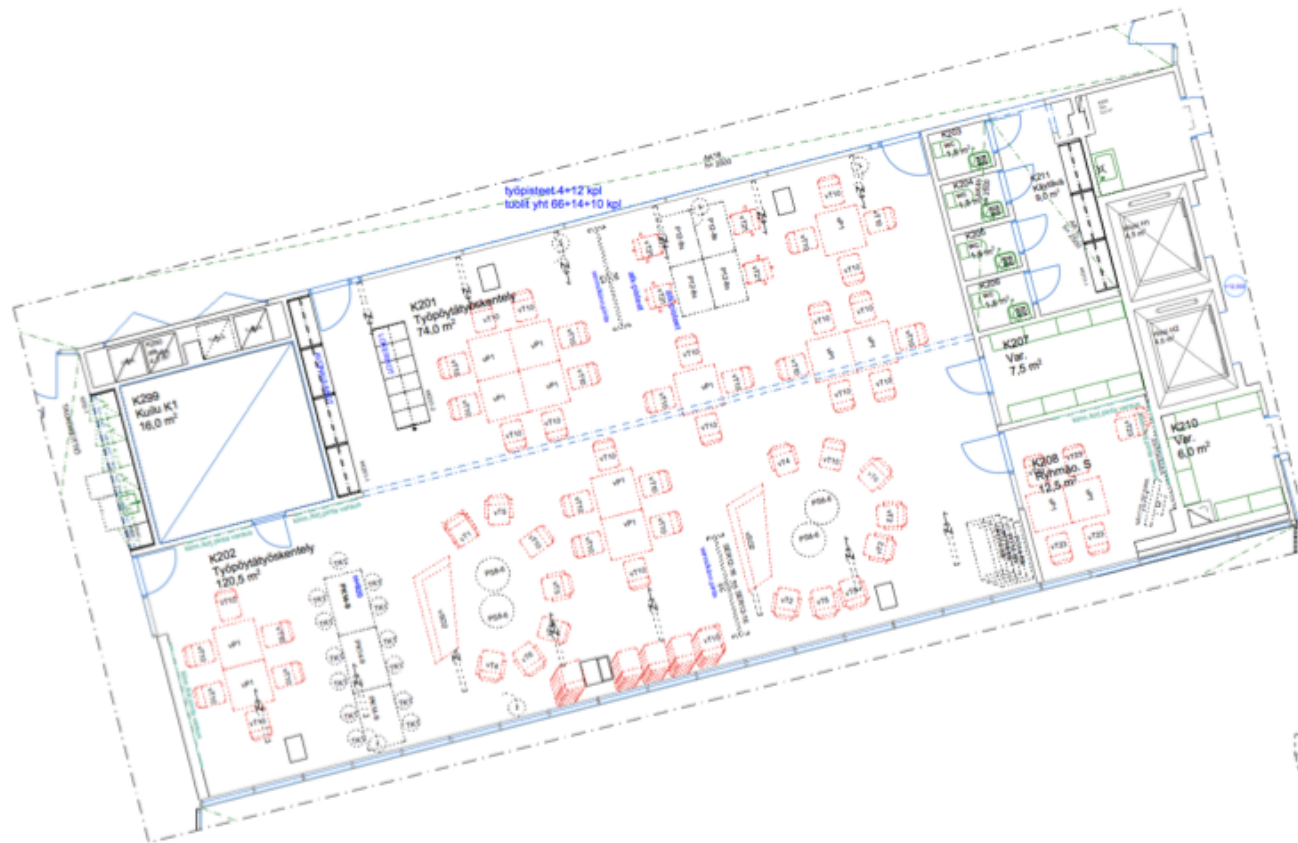

POP UP STATION (2nd floor - K)

Character: Easily customizable for different occasions

2. krs. K 21

LUONNOS 22.01.2018

090C Aalto-yliopisto, Uusi rakennus
2. krs. K 21

IRTOKALUSTEET 1:100

VERSTAS ARCHITECTS