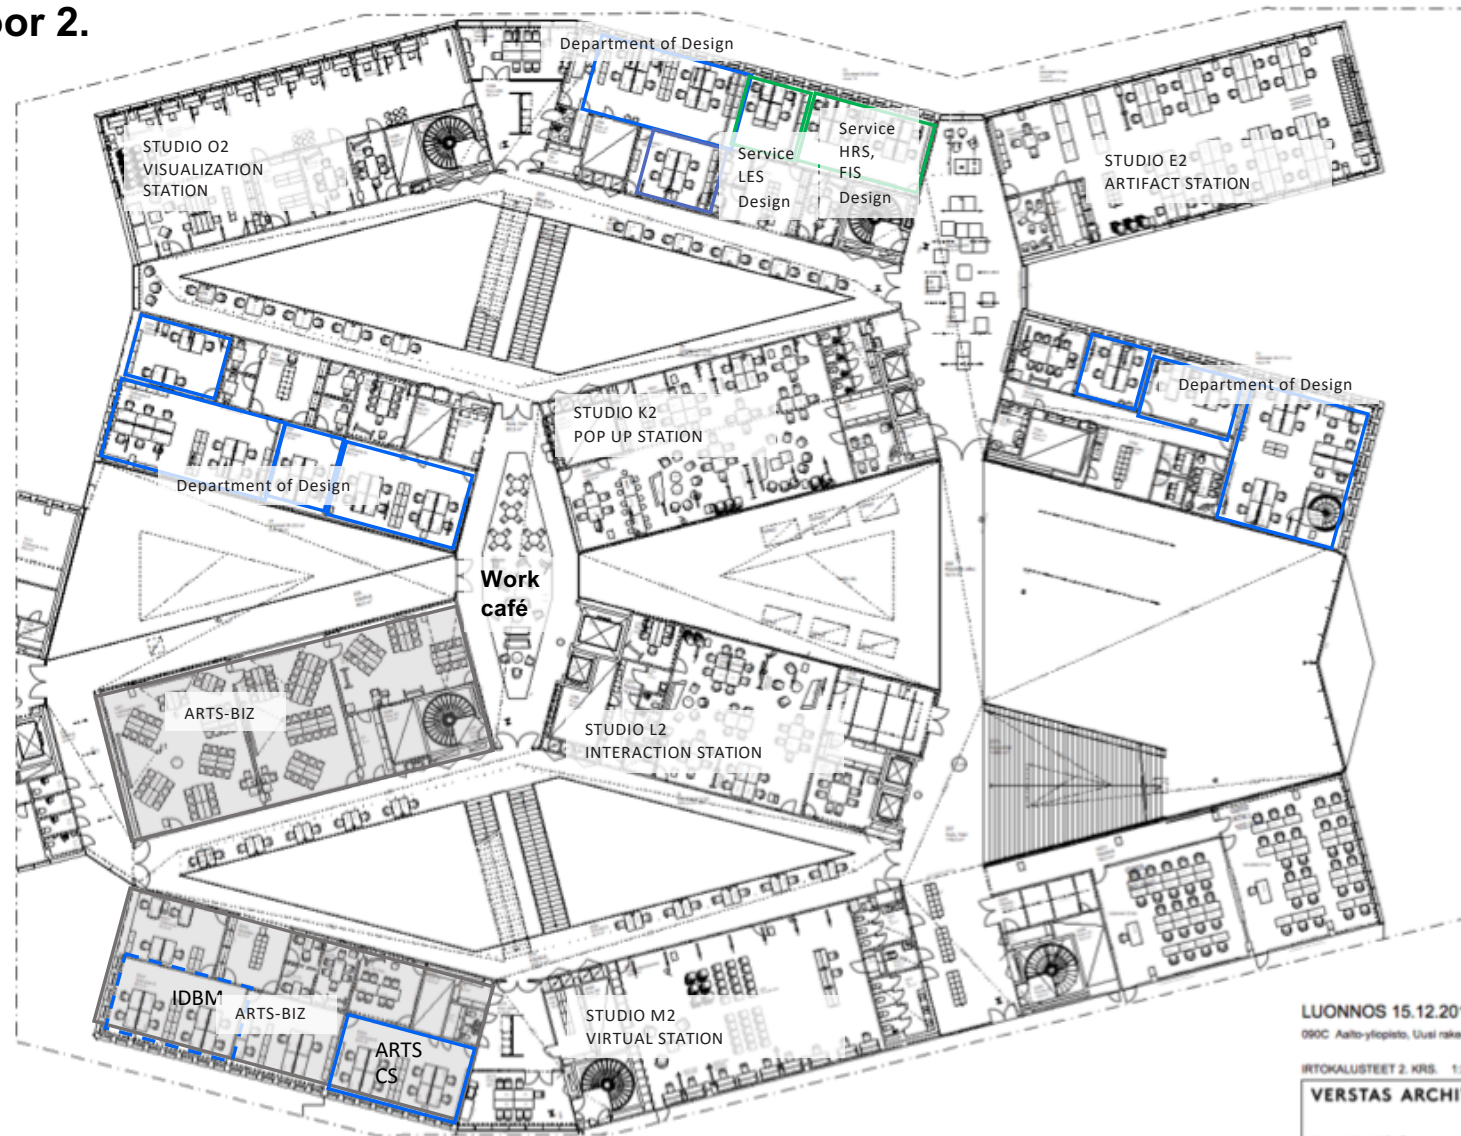

Floor 2.

Design Total 60

Service Total 12

ARTS-BIZ/Learning & service
Shared premises A Total 13

LUONNOS 15.12.2017
090C Aalto-yliopisto, Uusi rakennus

IRTOKALUSTEET 2. KRIS. 1:300

VERSTAS ARCHITECTS