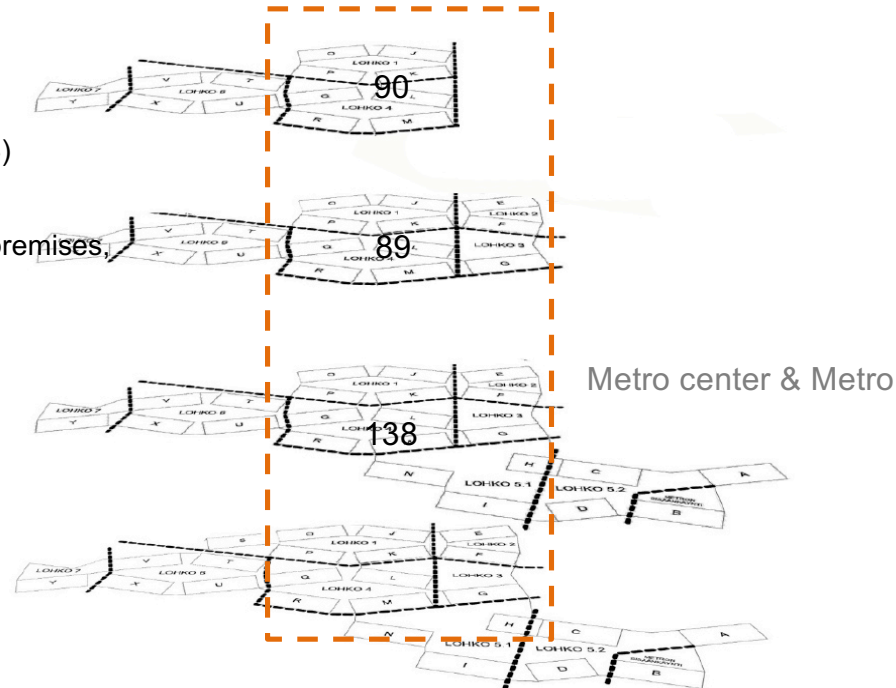

Location of the Departments / Väre

Floor 3:

ARCHITECTURE + Service

Floor 2:

DESIGN + Service

Floor 1:

ART, FILM, MEDIA + Service

Floor G:

BIZ

ARTS

Aalto ARTS / Floor 0

Floor 1.

- Art Total 34
- Media Total 38
- Film Total 28
- Service Total 35
- ARTS-BIZ/Learning
Shared premises
IT Service Total 4

090C Aalto-yliopisto, Uusi rakennus

RTOKALUSTEET 1. KRS. 1:300