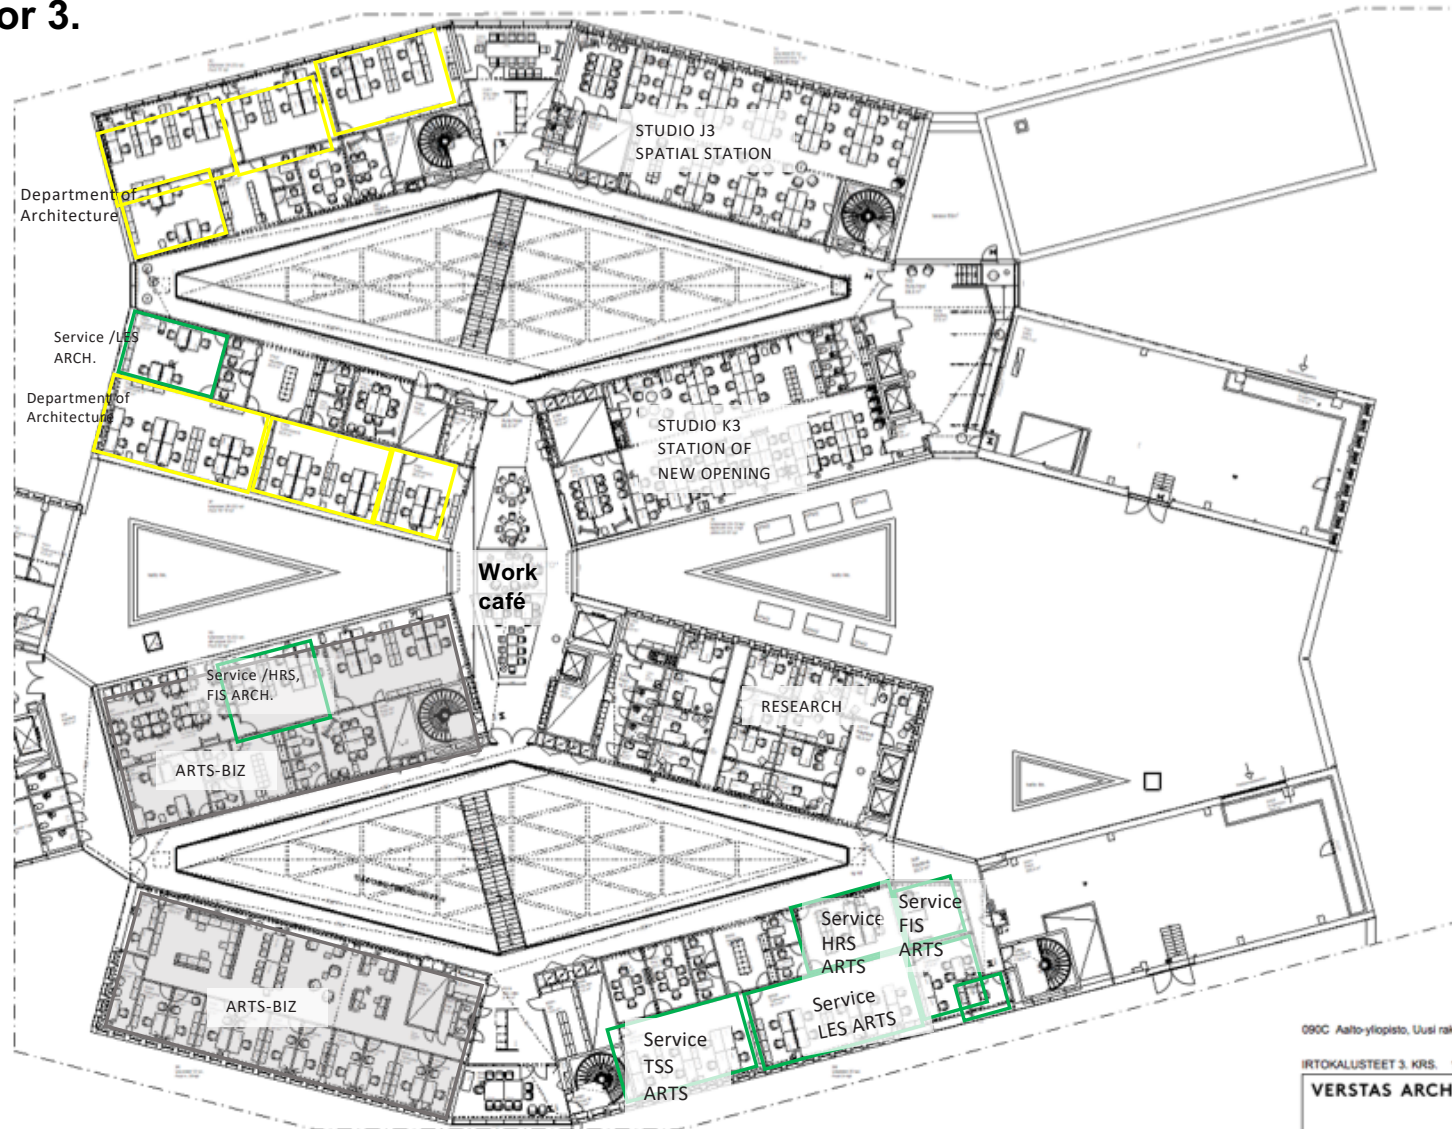

Floor 3.

Architecture Total 46
Service Total 31
ARTS-BIZ
Shared premises A Total 18

090C Aalto-yliopisto, Uusi rakennus

IRTKALUSTEET 3. KRS. 1:300

VERSTAS ARCHITECTS