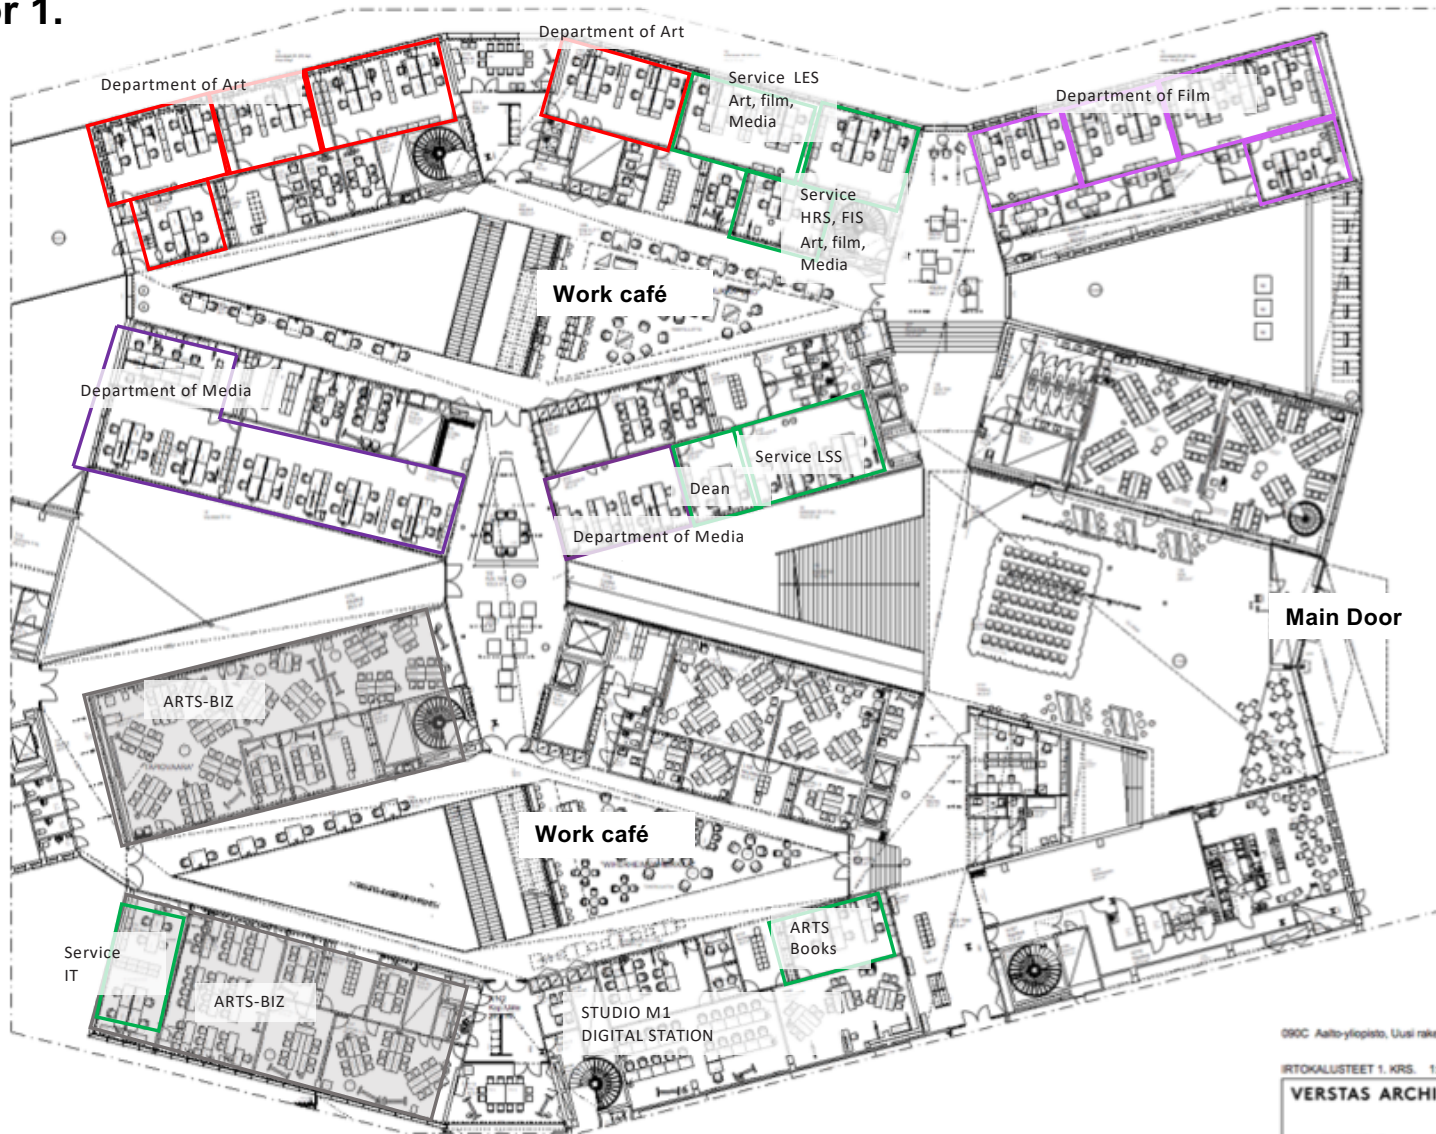

Floor 1.

- Art Total 34
- Media Total 38
- Film Total 28
- Service Total 35
- ARTS-BIZ/Learning
  Shared premises
  IT Service Total 4

090C Aalto-yliopisto, Uusi rakennus

RTOKALUSTEET 1. KRS. 1:300

VERSTAS ARCHITECTS