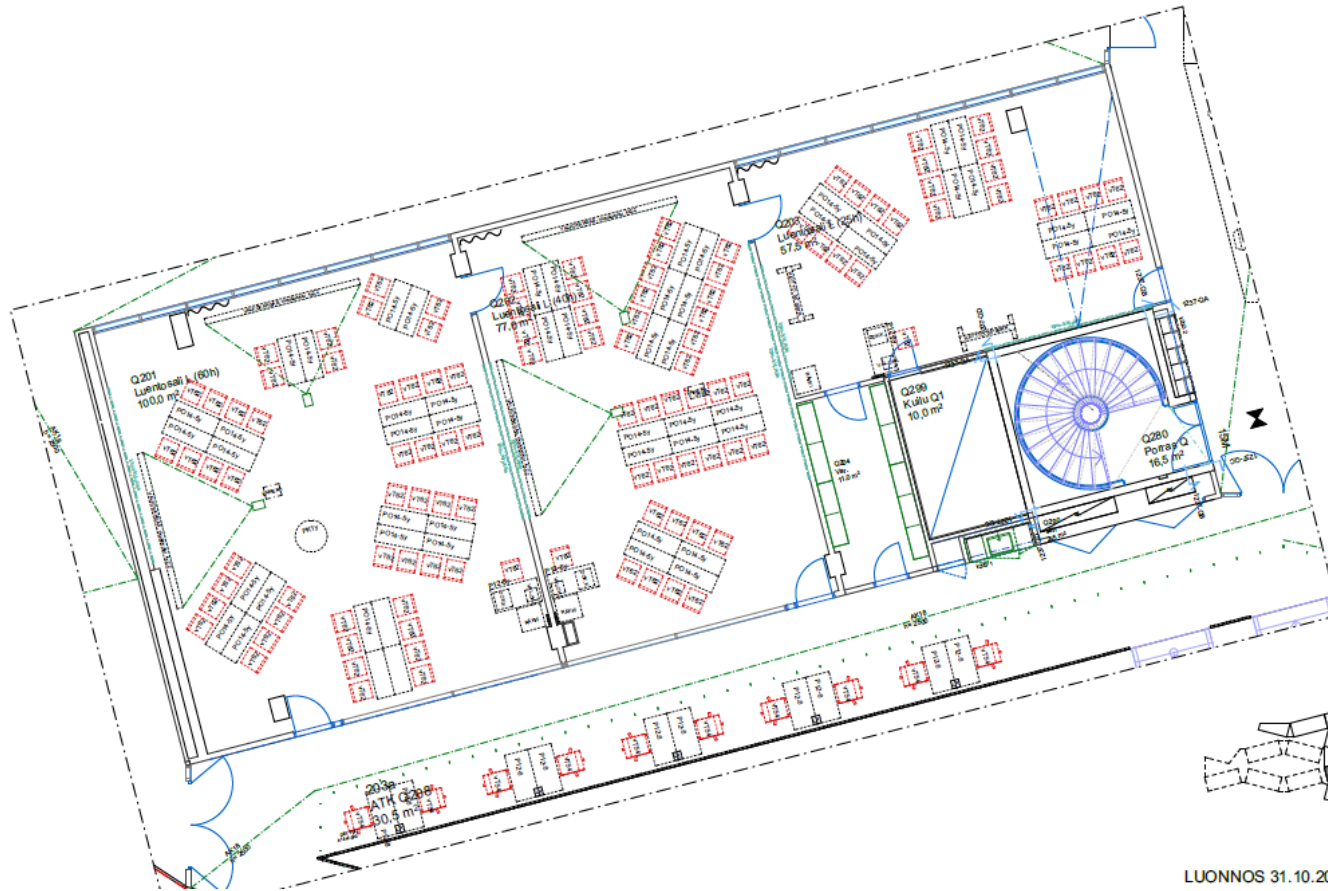

ARTS-BIZ shared modules

Decision 3.1.2018

Q1 Teaching module

- Q101 = Lecture room
- Q102 = Group learning room
- Q103 = Group learning room
- Q104 = S project room
- Q105 = S project room

- No changes

LUONNOS 31.10.2017

R1 Teaching module

IT service desk (U level service)

R101 = IT front and back office

R109 = IT storage

Behavioral lab will be located in Q301 (see slide 7)

Group learning R107

LUONNOS 08.01.2018

Q2 Teaching module

3 Lecture rooms
Q201 = Lecture room
Q202 = Lecture room
Q203 = Lecture room

- No changes

LUONNOS 31.10.2017

R2 Office module: Shared programmes

Shared programmes:

- R201 = coordinators
- R206 = Project room /(possible for AGI)
- R207 = IDBM
- R208 = Sustainability BIZ
- R209 = Sustainability ARTS