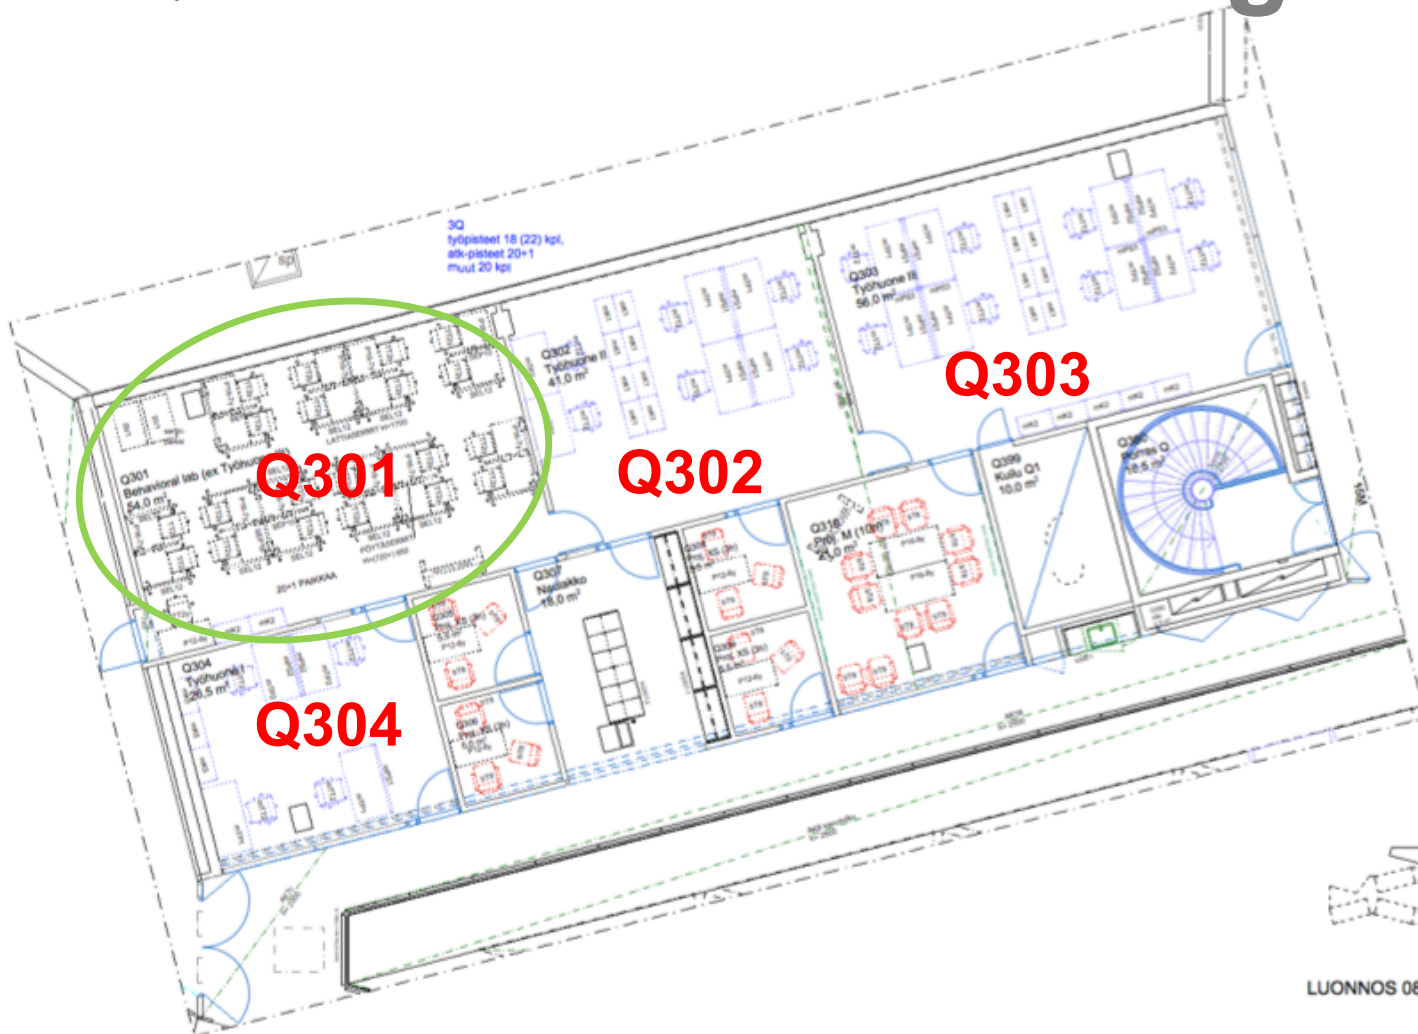

R1 Teaching module

IT service desk (U level service)

R101 = IT front and back office

R109 = IT storage

Behavioral lab will be located in Q301 (see slide 7)

Group learning R107

LUONNOS 08.01.2018

Q2 Teaching module

3 Lecture rooms
Q201 = Lecture room
Q202 = Lecture room
Q203 = Lecture room

- No changes

LUONNOS 31.10.2017

R2 Office module: Shared programmes

Shared programmes:

- R201 = coordinators
- R206 = Project room /(possible for AGI)
- R207 = IDBM
- R208 = Sustainability BIZ
- R209 = Sustainability ARTS

LUONNOS 31.10.2017

Q3 Office and teaching module (U level)

Q301 = Behavioral lab

Offices for U level

Q303 = RIS and travel services

Other offices

Q304 = BIZ office / team room

Q302 = ARTS office / team room