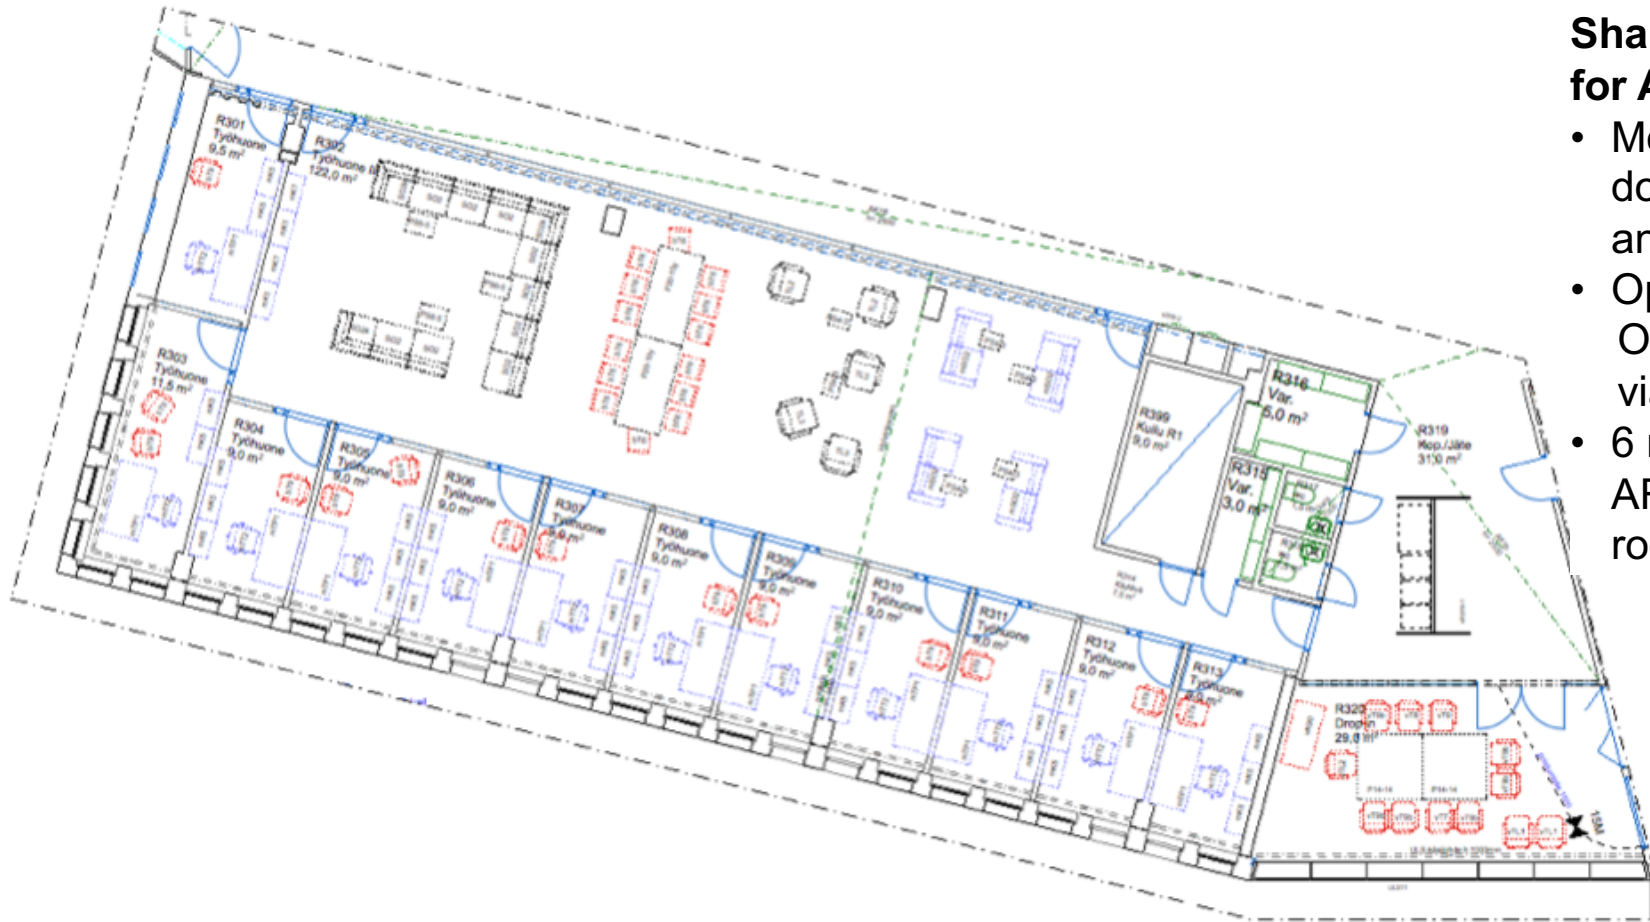

R1 Teaching module

IT service desk (U level service)

R101 = IT front and back office

R109 = IT storage

Behavioral lab will be located in Q301 (see slide 7)

Group learning R107

LUONNOS 08.01.2018

Q2 Teaching module

3 Lecture rooms
Q201 = Lecture room
Q202 = Lecture room
Q203 = Lecture room

- No changes

LUONNOS 31.10.2017

R2 Office module: Shared programmes

Shared programmes:

- R201 = coordinators
- R206 = Project room /(possible for AGI)
- R207 = IDBM
- R208 = Sustainability BIZ
- R209 = Sustainability ARTS

LUONNOS 31.10.2017

Q3 Office and teaching module (U level)

Q301 = Behavioral lab

Offices for U level

Q303 = RIS and travel services

Other offices

Q304 = BIZ office / team room

Q302 = ARTS office / team room

LUONNOS 08.01.2018

090C Aalto-yliopisto, Uusi rakennus
3 krs. Q 34

R3 Office module: Research

Shared office module for ARTS and BIZ

- Module is for researchers, doctoral students, visitors, and emeritus professors
- Open lounge + Offices for researchers via booking system
- 6 researchers room for ARTS and 6 researchers room for BIZ