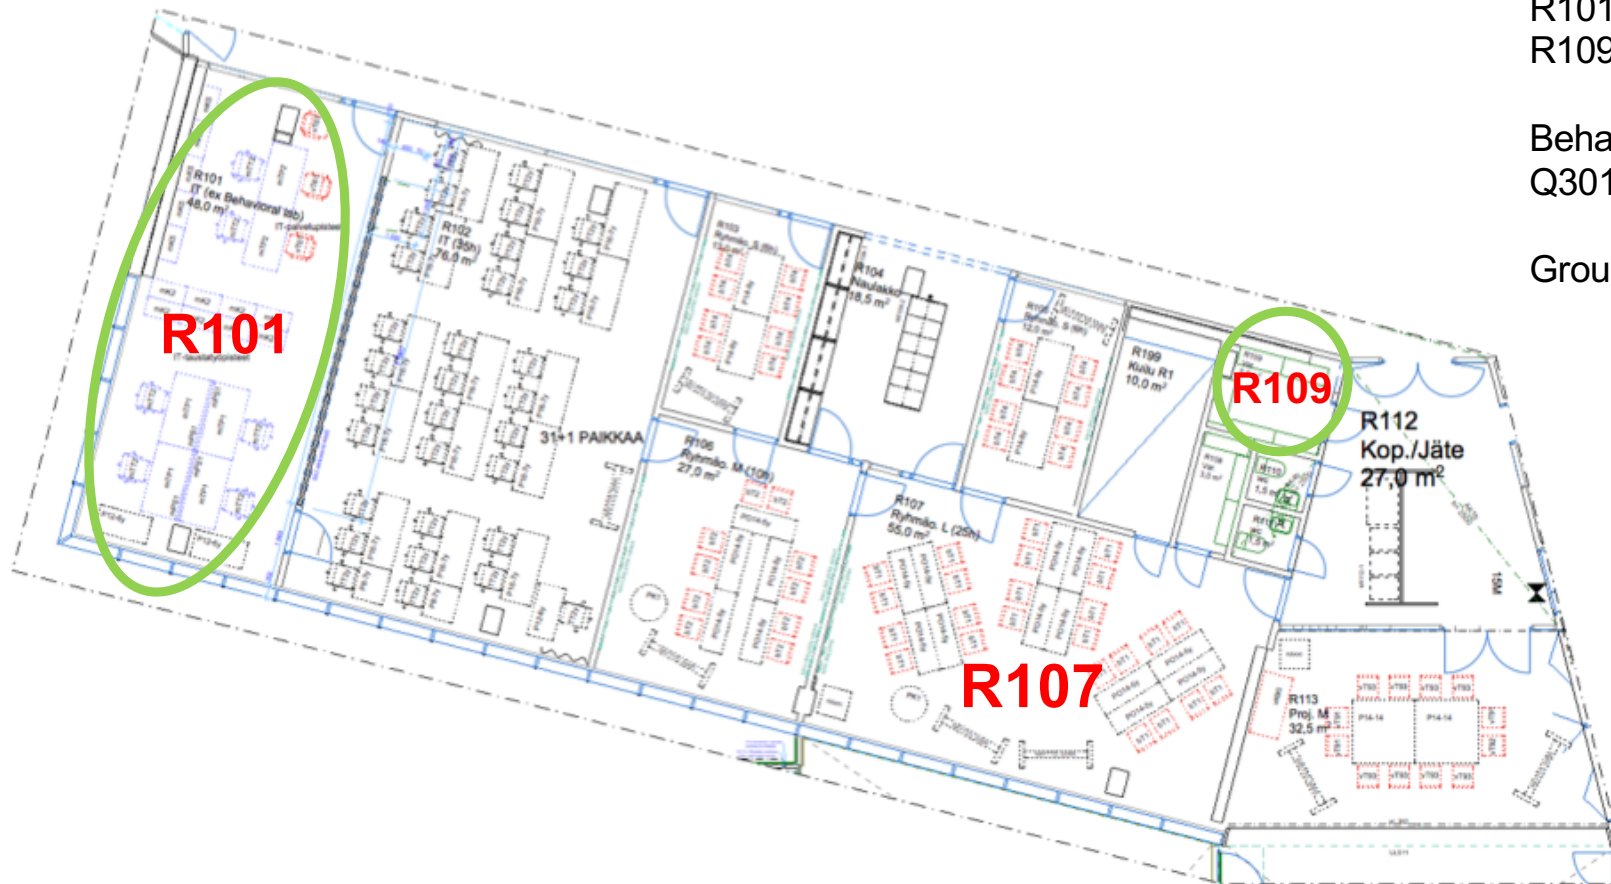

R1 Teaching module

IT service desk (U level service)

R101 = IT front and back office

R109 = IT storage

Behavioral lab will be located in Q301 (see slide 7)

Group learning R107

LUONNOS 08.01.2018

Q2 Teaching module

3 Lecture rooms
Q201 = Lecture room
Q202 = Lecture room
Q203 = Lecture room

- No changes

LUONNOS 31.10.2017

R2 Office module: Shared programmes

Shared programmes:

- R201 = coordinators
- R206 = Project room /(possible for AGI)
- R207 = IDBM
- R208 = Sustainability BIZ
- R209 = Sustainability ARTS