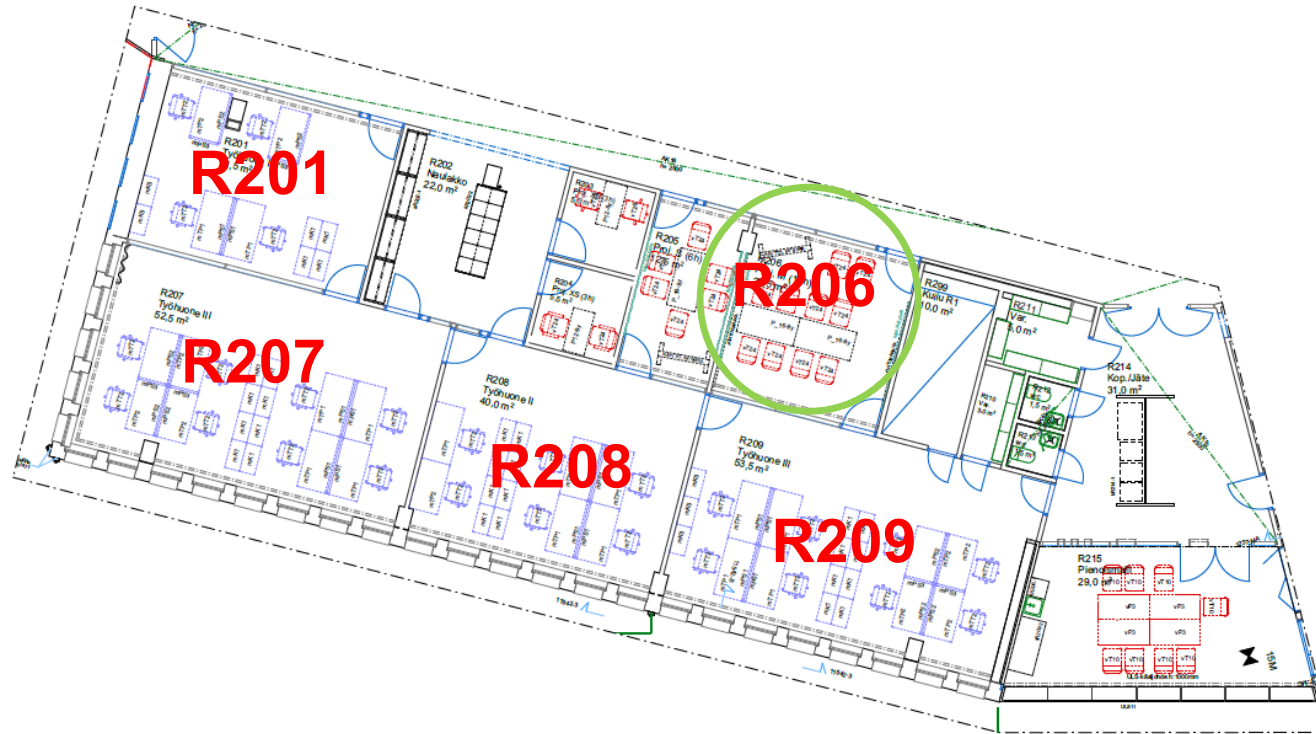

R1 Teaching module

IT service desk (U level service)

R101 = IT front and back office

R109 = IT storage

Behavioral lab will be located in Q301 (see slide 7)

Group learning R107

LUONNOS 08.01.2018

Q2 Teaching module

3 Lecture rooms
Q201 = Lecture room
Q202 = Lecture room
Q203 = Lecture room

- No changes

LUONNOS 31.10.2017

R2 Office module: Shared programmes

Shared programmes:

- R201 = coordinators
- R206 = Project room /(possible for AGI)
- R207 = IDBM
- R208 = Sustainability BIZ
- R209 = Sustainability ARTS

LUONNOS 31.10.2017

Q3 Office and teaching module (U level)

Q301 = Behavioral lab

Offices for U level

Q303 = RIS and travel services

Other offices

Q304 = BIZ office / team room

Q302 = ARTS office / team room