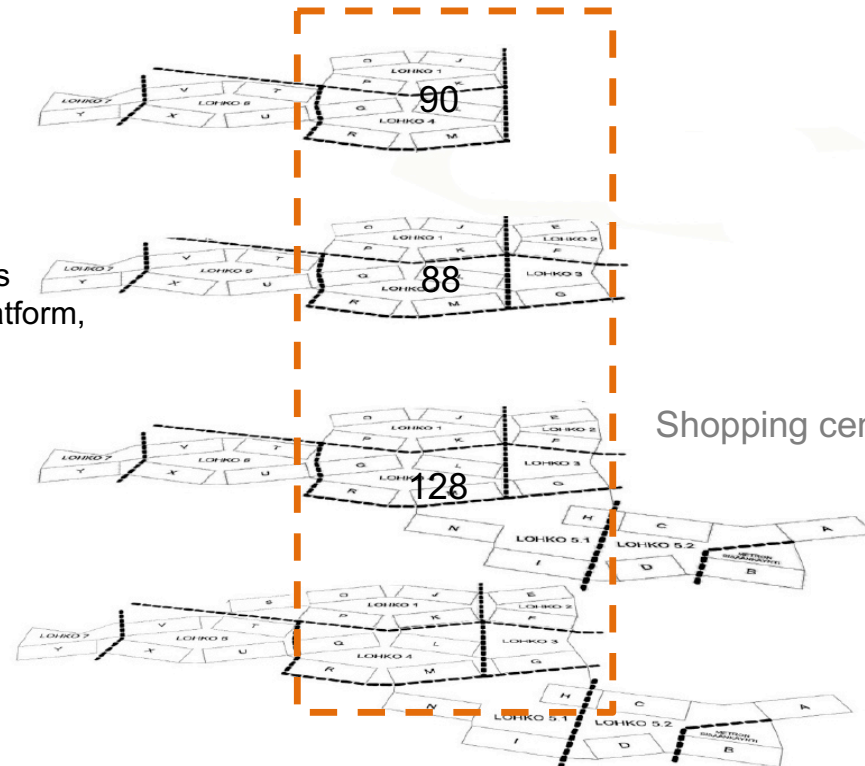

1st FLOOR

Art, Film, Media + service

0th FLOOR

WORKSHOPS

ARTS-BIZ U level service

ARTS-BIZ Shared premises Programme (Experience platform, CS, IDBM)

ARTS-BIZ Shared learning spaces

BIZ

ARTS

Shopping center & Metro

Model B

ARTS people' (faculty and staff) location in Otaniemi

	A801 Film	A802 Media	A803 Design	A805 Art	T201 Arch.	A850 Aalto Studios	A800 Dean's	A899 Aalto U	Total
Aalto studios						13			13
Otakaari 1 A wing	3	3	9	8	7	-	3		33
Metallimiehenkuja 4							8		8
Väre									
• Väre floor 0							(Staff 30)		30
• Väre floor 1									128
• Väre floor 2									88
• Väre floor 3								11	90
VÄRE total	38	37	65	35	48		95		336
ARTS total	41	40	81	43	55	13	106	11	390